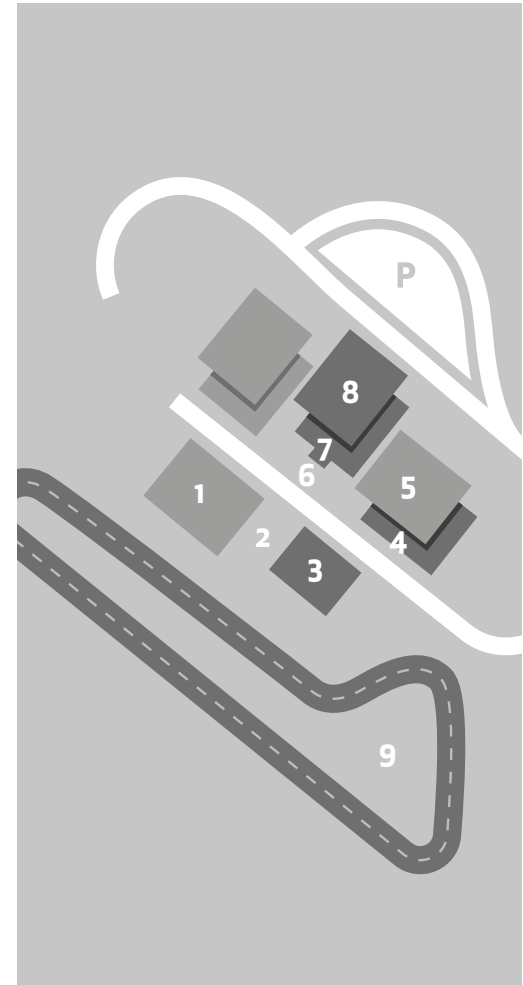

Team Building Events

Spazi Areas

- 1** Museo / *Museum*
- 2** Piazza 33
- 3** Location piano terra
Location ground floor
- 4** Sala Arese
- 5** Alfa Romeo Caffé
- 6** Piazza Alfa Romeo
- 7** Sala Milano
- 8** Location per eventi privati 5° piano
Private event location areas 5th floor
- 9** Tracciato / *Track*

3 / Location piano terra
Location ground floor

4 / Sala Arese
piano terra
ground floor

930 m²

7 / Sala Milano
1° piano
first floor

630 m²

8 / Location quinto piano
Location areas 5th floor

Sala Monza
35 posti
35 seats