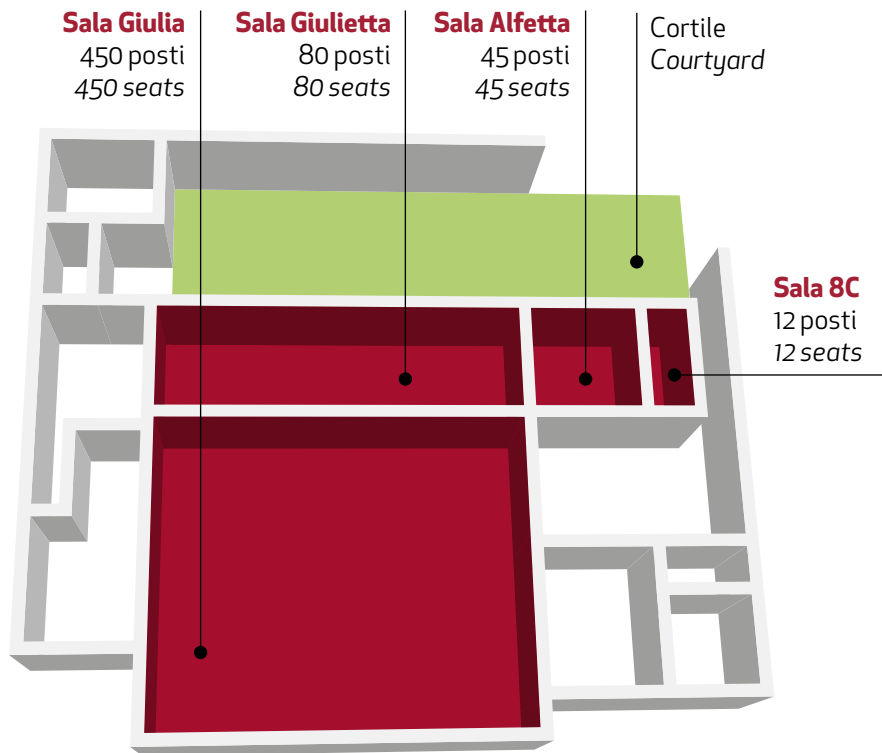

Team Building Events

Spazi Areas

- 1** Museo / *Museum*
- 2** Piazza 33
- 3** Location piano terra
Location ground floor
- 4** Sala Arese
- 5** Alfa Romeo Caffé
- 6** Piazza Alfa Romeo
- 7** Sala Milano
- 8** Location per eventi privati 5° piano
Private event location areas 5th floor
- 9** Tracciato / *Track*

3 / Location piano terra
Location ground floor

4 / Sala Arese
piano terra
ground floor

930 m²

7 / Sala Milano
1° piano
first floor

630 m²

8 / Location quinto piano
Location areas 5th floor

Sala Monza
35 posti
35 seats